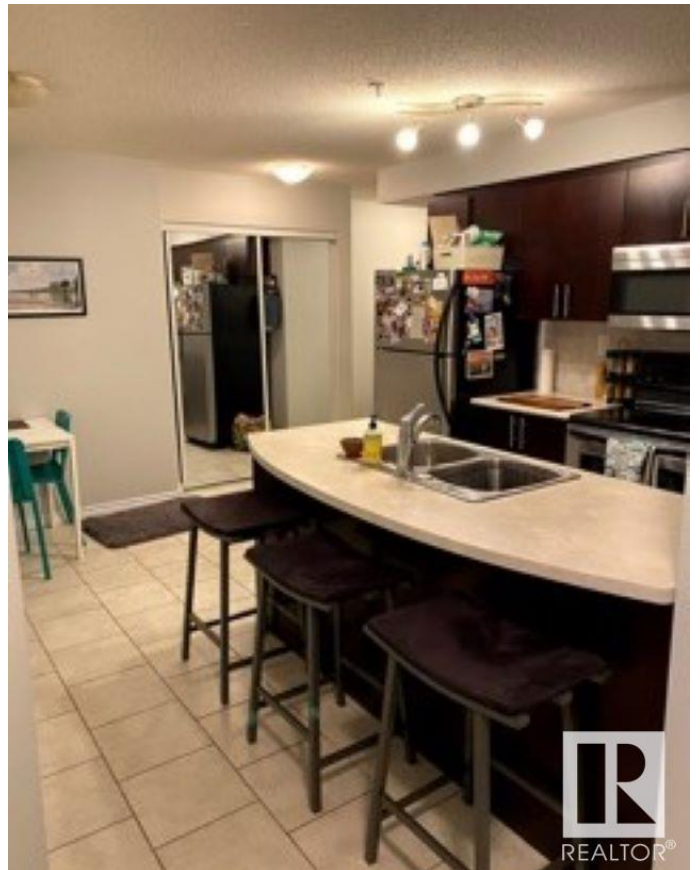

Courtesy Of Kerry R Pfannmuller Of Century 21 Leading

$167,649 - 215 10118 106 Avenue, Edmonton

MLS® #E4389165

$167,649

2 Bedroom, 2.00 Bathroom, 870 sqft
Condo / Townhouse on 0.00 Acres

Central Mcdougall, Edmonton, AB

Discover an exceptional chance to claim this exquisite 2-bedroom condo nestled in the vibrant heart of downtown Edmonton. Indulge in a chef's dream kitchen boasting sleek stainless steel appliances, abundant natural light cascading through ample windows, and a charming west-facing covered deck. This gem includes the luxury of 1 heated underground parking spot. With proximity to local events and the iconic ROGERS Place, this residence offers a lifestyle of convenience and sophistication.

Built in 2007

Essential Information

MLS® #	E4389165
Price	$167,649
Bedrooms	2
Bathrooms	2.00
Full Baths	2
Square Footage	870
Acres	0.00
Year Built	2007
Type	Condo / Townhouse
Sub-Type	Lowrise Apartment
Style	Single Level Apartment
Status	Active

Community Information