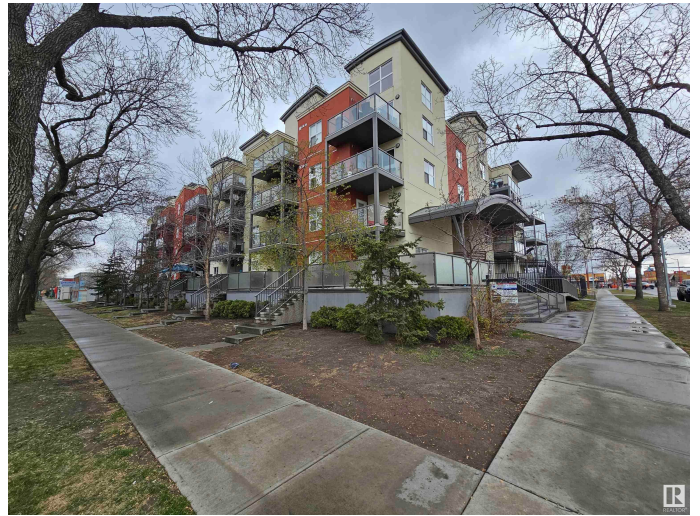

Courtesy Of Kerry R Pfannmuller Of Century 21 Leading

\$167,649 - 215 10118 106 Avenue, Edmonton

MLS® #E4389165

\$167,649

2 Bedroom, 2.00 Bathroom, 870 sqft
Condo / Townhouse on 0.00 Acres

Central Mcdougall, Edmonton, AB

Discover an exceptional chance to claim this exquisite 2-bedroom condo nestled in the vibrant heart of downtown Edmonton. Indulge in a chef's dream kitchen boasting sleek stainless steel appliances, abundant natural light cascading through ample windows, and a charming west-facing covered deck. This gem includes the luxury of 1 heated underground parking spot. With proximity to local events and the iconic ROGERS Place, this residence offers a lifestyle of convenience and sophistication.

Community Information

Address	215 10118 106 Avenue
Area	Edmonton
Subdivision	Central Mcdougall
City	Edmonton
County	ALBERTA
Province	AB
Postal Code	T5J 3S4

Amenities

Amenities	Ceiling 9 ft., Patio, Secured Parking
Parking	Underground

Exterior

Exterior	Wood, Stucco
Exterior Features	Public Transportation, Schools, Shopping Nearby, View Downtown
Roof	Asphalt Shingles
Construction	Wood, Stucco
Foundation	Concrete Perimeter

Additional Information